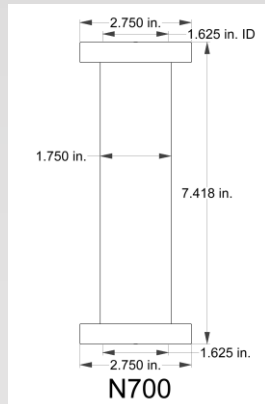

# Nipples and Adapters

(back row from left to right) AD275C40K7L175,  
N500, N700  
(front row from left to right) AD275C40K2L175,  
N250

N700 with mounting hardware

AD275C40K7L175 with mounting hardware

**Nipple Description:** Vacuum nipples reduce the insertion length of the Extorr RGA probe. All nipples are made from 304 stainless steel and have DN 40 CF, 2.75 inch ConFlat (CF) flanges at both ends. Nipples come in 7.50 inch OAL, 5.50 inch OAL, and 2.50 inch OAL options. Stainless steel mounting hardware and copper gaskets are included.

**Adapter Description:** Adapters reduce the insertion length of the Extorr RGA probe. All adapters are made from 304 stainless steel and have a DN 40 CF, 2.75 inch CF flange at one end and a DN 40 KF flange at the other end. Adapters come in 7.50 inch OAL and 2.50 inch OAL options. Stainless steel mounting hardware and copper gaskets are included.

## Nipple Specifications

<b>Material</b>	304 stainless steel
<b>Flanges</b>	2.75 inch CF (DN 40 CF) non-rotatable
<b>Hardware Supplied</b>	12 pcs, ¼ - 28 x 1.50 inch SS bolts, nuts, flat washers, 2 x 2.75 inch CF copper gaskets