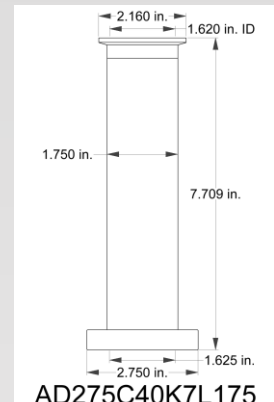

**Nipple Description:** Vacuum nipples reduce the insertion length of the Extorr RGA probe. All nipples are made from 304 stainless steel and have DN 40 CF, 2.75 inch ConFlat (CF) flanges at both ends. Nipples come in 7.50 inch OAL, 5.50 inch OAL, and 2.50 inch OAL options. Stainless steel mounting hardware and copper gaskets are included.

**Adapter Description:** Adapters reduce the insertion length of the Extorr RGA probe. All adapters are made from 304 stainless steel and have a DN 40 CF, 2.75 inch CF flange at one end and a DN 40 KF flange at the other end. Adapters come in 7.50 inch OAL and 2.50 inch OAL options. Stainless steel mounting hardware and copper gaskets are included.

## Nipple Specifications

<b>Material</b>	304 stainless steel
<b>Flanges</b>	2.75 inch CF (DN 40 CF) non-rotatable
<b>Hardware Supplied</b>	12 pcs, ¼ - 28 x 1.50 inch SS bolts, nuts, flat washers, 2 x 2.75 inch CF copper gaskets

## Adapter Specifications

<b>Material</b>	304 stainless steel
<b>Flanges</b>	2.75 inch CF (DN 40 CF) non-rotatable, DN 40 KF
<b>Hardware Supplied</b>	6 pcs ¼ -28 x 1.50 inch SS bolts, nuts, flat washers, 2.75 inch CF copper gasket, elastomer o-ring, clamp (for DN 40 KF flange)