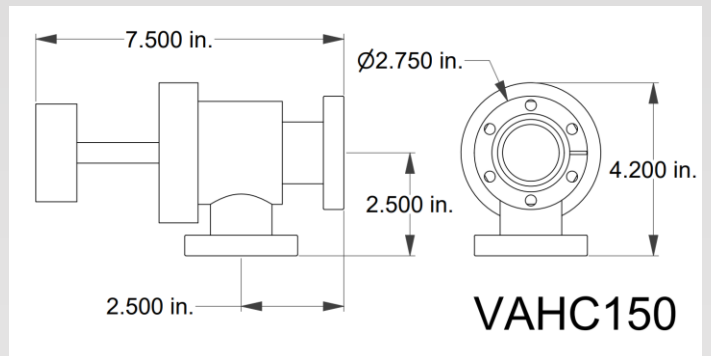

2-3/4" OD ConFlat Manual Right Angle Valve

2-3/4" OD ConFlat Manual
Right Angle Valve

Valve Description: Vacuum valve for use with Extorr vacuum parts and in other vacuum systems and applications.

Specifications

Flange Dimensions	2-3/4 in. OD ConFlat Flange, 1.5 in. Tube OD
Max Temperature Rating	Bakeable to 150 °C

Ordering Information

Product Number	Description	Price
VAHC150	Valve Assembly	\$600.00

Extorr, Inc.
307 Columbia Road
New Kensington, PA 15068