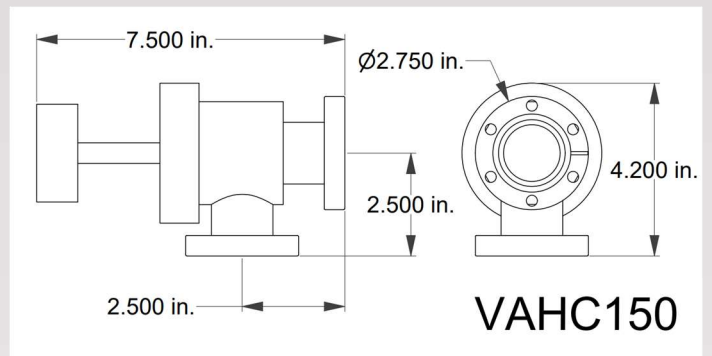

2-3/4" OD ConFlat Manual Right Angle Valve

2-3/4" OD ConFlat Manual Right Angle Valve

Valve Description: Vacuum valve for use with Extorr vacuum parts and in other vacuum systems and applications.

Specifications

Flange Dimensions	2-3/4 in. OD ConFlat Flange, 1.5 in. Tube OD
Max Temperature Rating	Bakeable to 150 °C

Ordering Information

Product Number	Description
VAHC150	Valve Assembly

Extorr, Inc.
307 Columbia Road
New Kensington, PA 15068